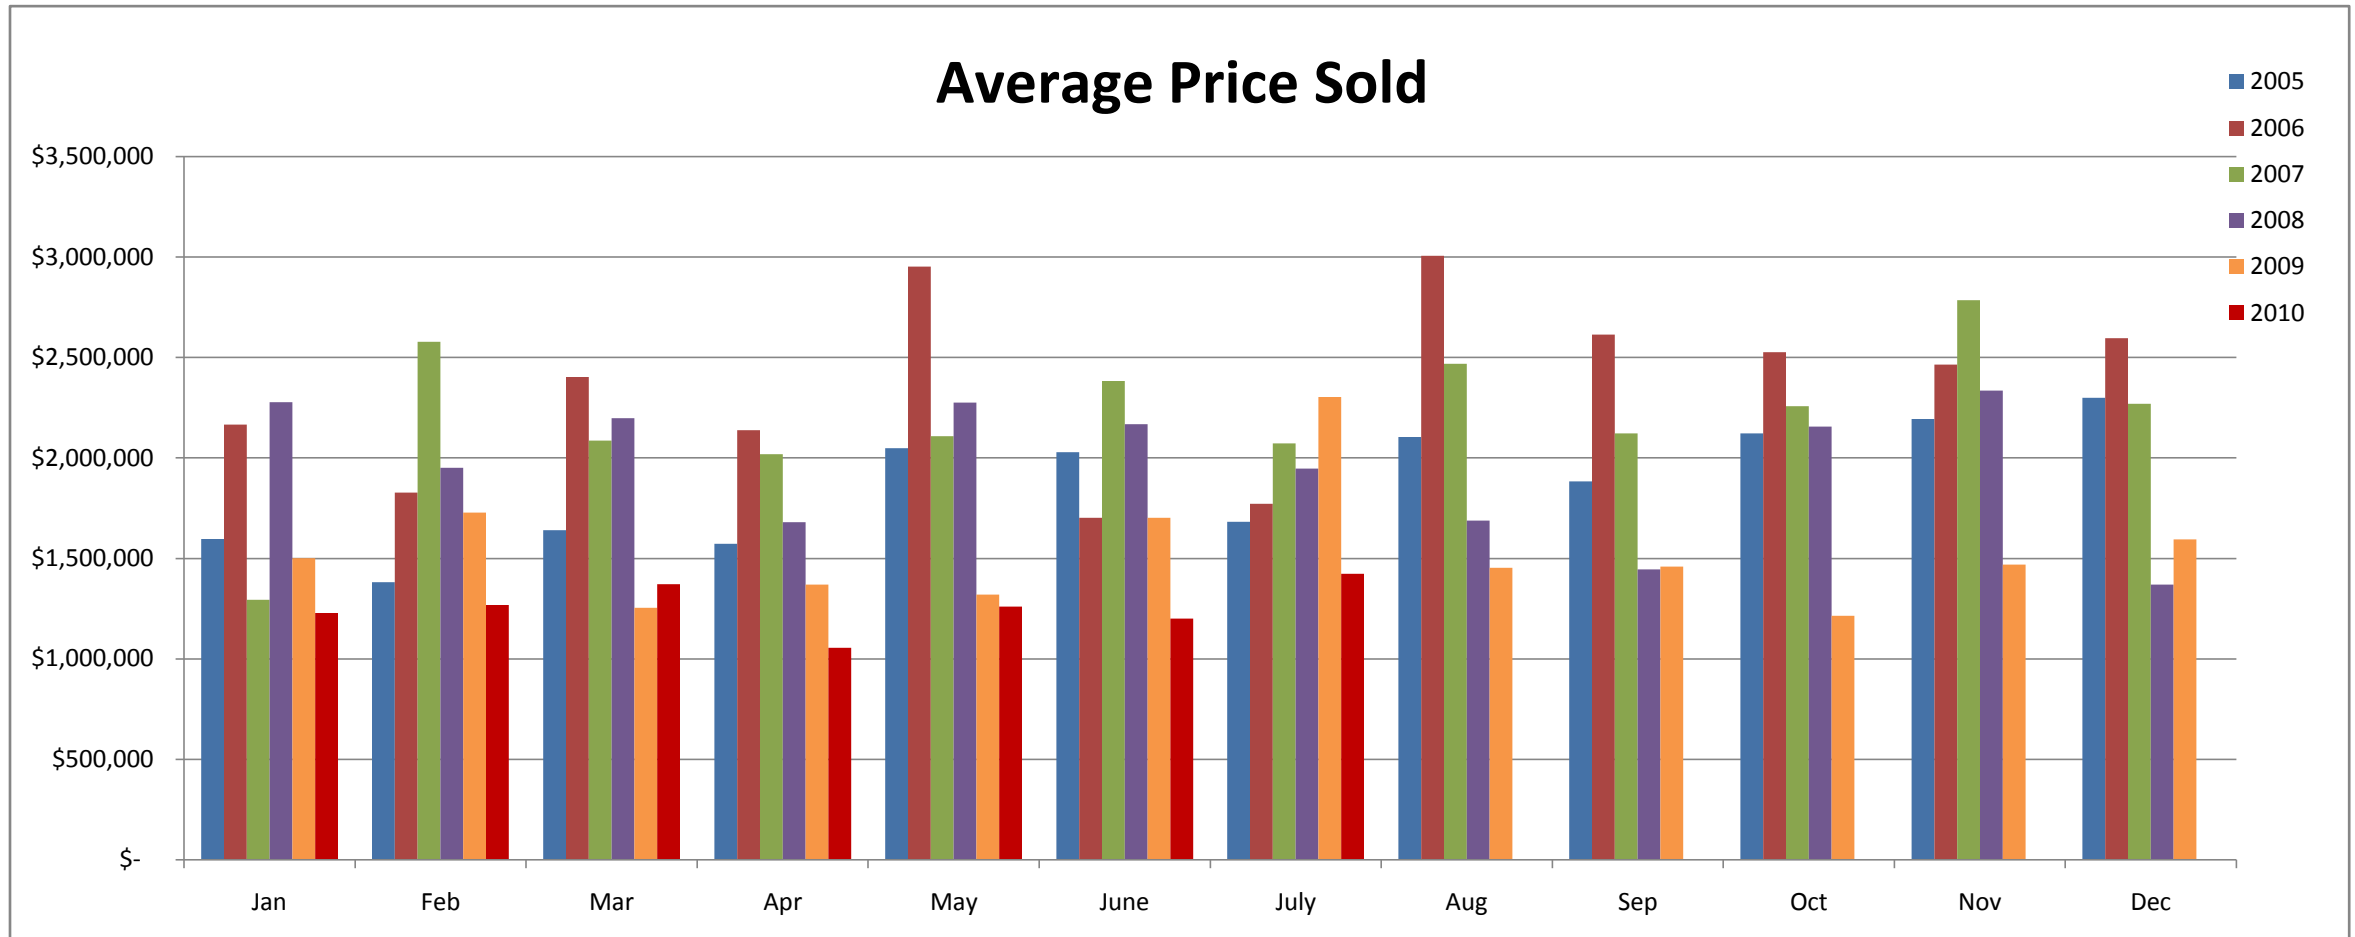

Paradise Valley, Arizona Residential Sales Statistics

January 2005 - Present

Average Price Sold

	Jan	Feb	Mar	Apr	May	June	July	Aug	Sep	Oct	Nov	Dec	Annual Avg
2005	$ 1,595,903	$ 1,381,954	$ 1,641,416	$ 1,572,708	$ 2,049,128	$ 2,028,984	$ 1,681,625	$ 2,103,712	$ 1,883,835	$ 2,122,077	$ 2,193,464	$ 2,300,113	$ 1,879,577
2006	$ 2,166,218	$ 1,827,431	$ 2,402,054	$ 2,138,880	$ 2,951,822	$ 1,701,537	$ 1,772,725	$ 3,006,118	$ 2,613,180	$ 2,526,064	$ 2,464,522	$ 2,597,060	$ 2,347,301
2007	$ 1,294,750	$ 2,578,500	$ 2,086,742	$ 2,019,517	$ 2,107,457	$ 2,383,641	$ 2,072,159	$ 2,469,285	$ 2,121,769	$ 2,257,000	$ 2,785,467	$ 2,270,118	$ 2,203,867
2008	$ 2,278,333	$ 1,951,000	$ 2,198,438	$ 1,680,147	$ 2,275,829	$ 2,167,618	$ 1,947,619	$ 1,689,097	$ 1,445,636	$ 2,157,000	$ 2,334,792	$ 1,370,632	$ 1,958,012
2009	$ 1,500,681	$ 1,728,214	$ 1,253,888	$ 1,370,004	$ 1,319,321	$ 1,701,654	$ 2,304,431	$ 1,452,943	$ 1,458,462	$ 1,214,817	$ 1,469,955	$ 1,594,654	$ 1,530,752
2010	$ 1,228,372	$ 1,268,724	$ 1,372,612	$ 1,054,835	$ 1,260,965	$ 1,200,880	$ 1,423,789						$ 1,258,597

Check out our Paradise Valley website to Search for Homes:

<http://www.ParadiseValleyHomesForSale.com>

Data compiled from the Arizona Regional Multiple Listing Service.

All information provided is deemed reliable but is not guaranteed and should be independently verified.