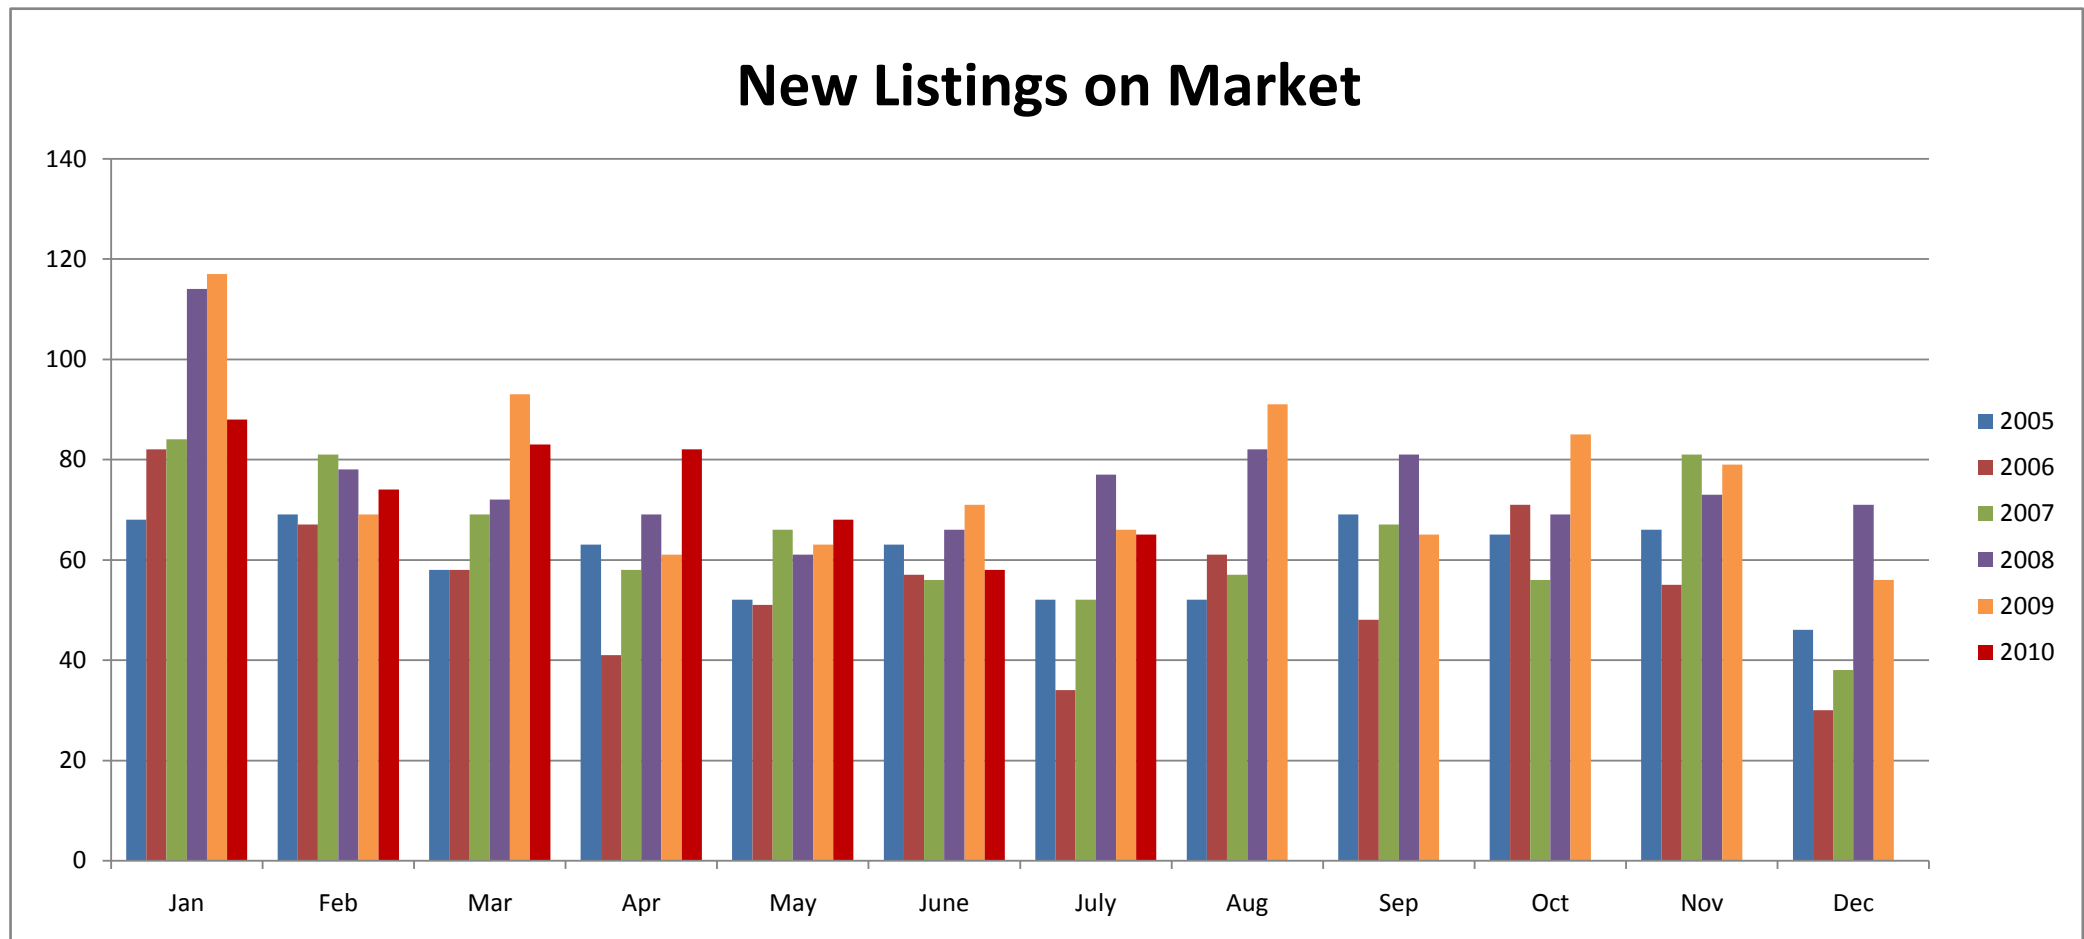

Paradise Valley, Arizona Residential Sales Statistics

January 2005 - Present

New Listings on Market

	Jan	Feb	Mar	Apr	May	June	July	Aug	Sep	Oct	Nov	Dec	Annual Avg
2005	68	69	58	63	52	63	52	52	69	65	66	46	60
2006	82	67	58	41	51	57	34	61	48	71	55	30	55
2007	84	81	69	58	66	56	52	57	67	56	81	38	64
2008	114	78	72	69	61	66	77	82	81	69	73	71	76
2009	117	69	93	61	63	71	66	91	65	85	79	56	76
2010	88	74	83	82	68	58	65						74

Check out our Paradise Valley website to Search for Homes:

<http://www.ParadiseValleyHomesForSale.com>

Data compiled from the Arizona Regional Multiple Listing Service.

All information provided is deemed reliable but is not guaranteed and should be independently verified.