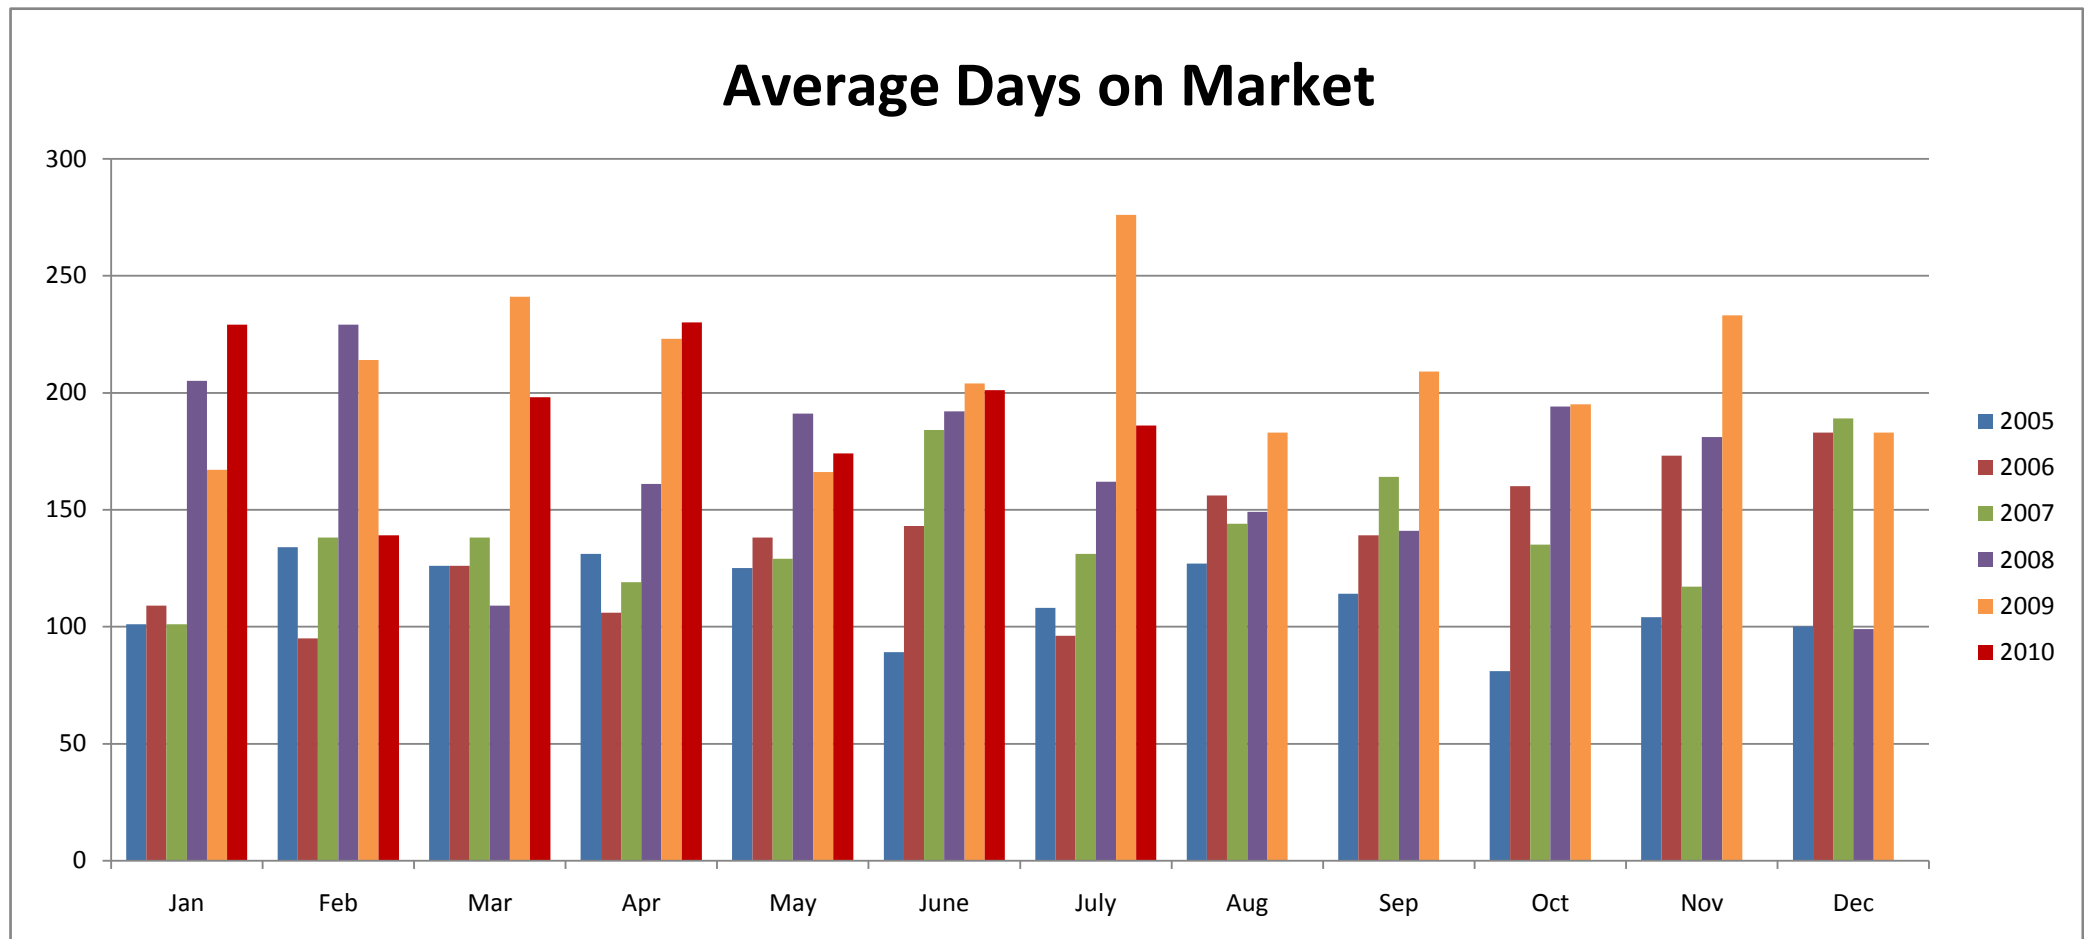

Paradise Valley, Arizona Residential Sales Statistics

January 2005 - Present

Average Days on Market

	Jan	Feb	Mar	Apr	May	June	July	Aug	Sep	Oct	Nov	Dec	Annual Avg
2005	101	134	126	131	125	89	108	127	114	81	104	100	112
2006	109	95	126	106	138	143	96	156	139	160	173	183	135
2007	101	138	138	119	129	184	131	144	164	135	117	189	141
2008	205	229	109	161	191	192	162	149	141	194	181	99	168
2009	167	214	241	223	166	204	276	183	209	195	233	183	208
2010	229	139	198	230	174	201	186						194

Check out our Paradise Valley website to Search for Homes:

<http://www.ParadiseValleyHomesForSale.com>

Data compiled from the Arizona Regional Multiple Listing Service.

All information provided is deemed reliable but is not guaranteed and should be independently verified.